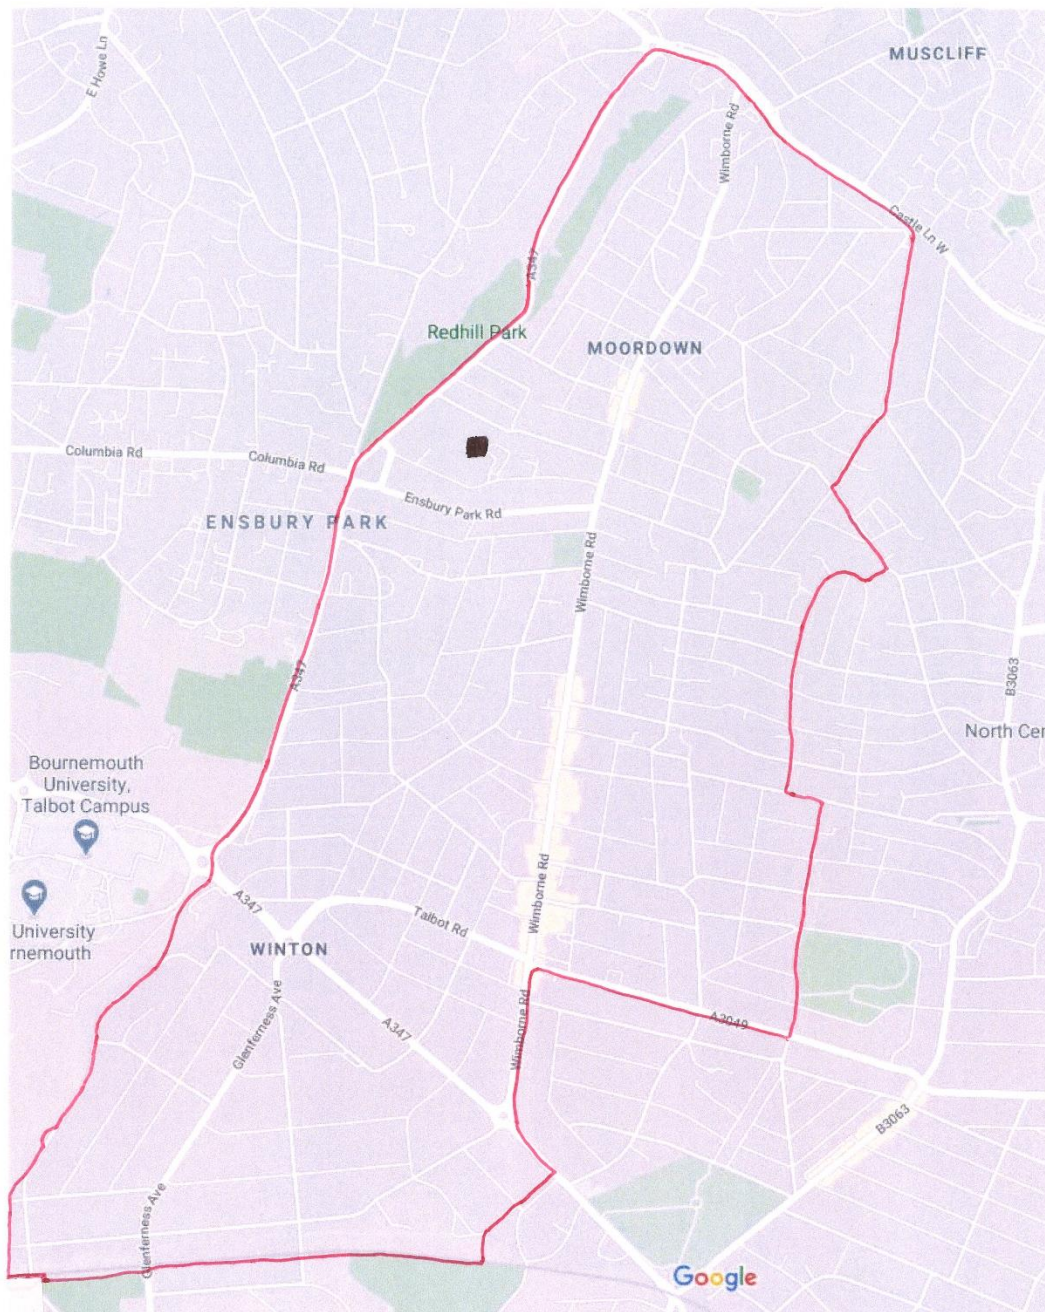

CATCHMENT AREA – WINTON PRIMARY SCHOOL – BOURNEMOUTH

CATCHMENT MAP – TO INCLUDE ALL PROPERTIES INSIDE OF RED LINE
ROAD NAMES AND HOUSE NUMBERS WHERE APPLICABLE, ARE LISTED BELOW

CATCHMENT AREA ROADS LIST

Road names are listed in alphabetical order. Where a road crosses through the boundary of another school's catchment area, house numbers of the houses within the catchment area are given.

A

Abbott Road (evens)
Alexander Gardens
Alford Road
Alma Road (odds 1-123, evens 2-136)
Alyth Road
Arden Road
Ashton Road

B

Balfour Road
Bankside Road
Barrie Road
Bemister Road
Bengal Road
Benmore Road
Bentley Road
Berkeley Road
Berwick Road
Bingham Road
Bishop Road
Bloomfield Avenue and Place
Brassey Close, Road and Terrace
Bryanstone Road

Croft Road

D

Delhi Road
Denmark Road
Derwent Close
Dulsie Road
Dunbar Road
Dunkeld Road

E

East Avenue
Easter Road
Edgehill Road
Eldon Road
Elgin Road (odds 23+, evens 34+)
Elmes Road
Endfield Road
Ensbury Park Road
Evelyn Mews and Road